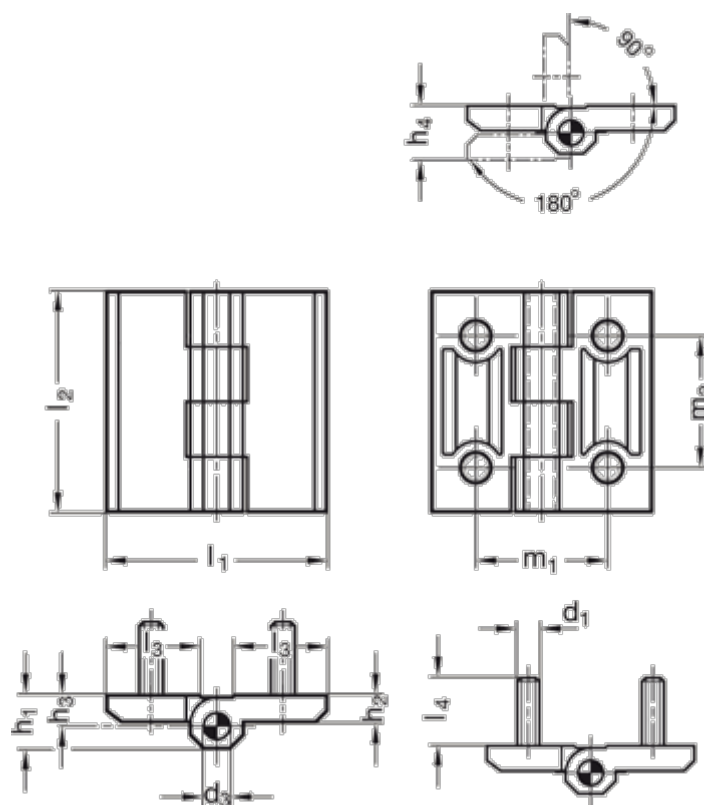

Data Sheet

Article number: 20237NI6060CGS
Description: E+G Hinge
GN 237-NI-60-60-C-GS

Measures

d_1	= M8	l_2	= 60
d_2	= 8.3	l_3	= 26
d_3	= 8	l_4	= 14
h_1	= 15.0	M_1	= 36
h_2	= 8	M_2	= 36
h_3	= 8.5		
$h_4 + 0.5$	= 17		
l_1	= 60		